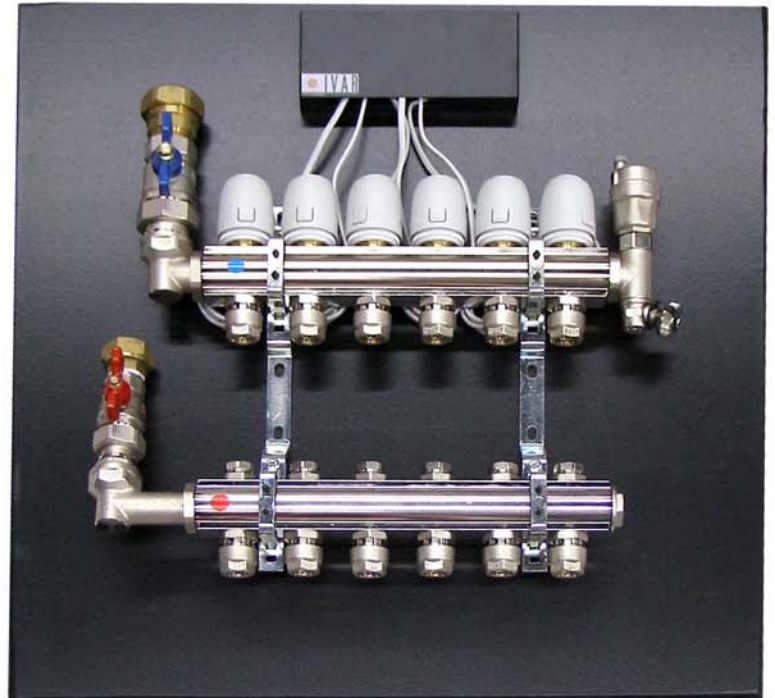

Single-Zone Remote Manifolds

Available with 3/4" or 1" supply

Include the following items:

- 1" BSP Manifold Set with Eurok to PEX fittings
- Supply and Return Shut-off Valves with PEX Adapters
- Unions and 90° Swivelling Elbows
- Automatic Air Vent with Drainage & Check Valve
- Integrated Zone Valve and Bypass
- Actuator & Mini Zone Controller
- Transformer (Optional)

AVAILABLE UPGRADES:

- Remote Manifold Departure Kit
- Flowmeters & Thermometers

***Make your Trophy System shine.
Complete the package with IVAR Remote Manifolds.***

Multi-Zone Remote Manifolds

Available with 3/4" or 1" supply

Include the following items:

- 1" BSP Manifold Set with Eurok to PEX fittings
- Supply and Return Shut-off Valves with PEX Adapters
- Unions and 90° Swivelling Elbows
- Automatic Air Vent with Drainage & Check Valve
- Actuators & Zone Controllers
- Transformer (Optional)

AVAILABLE UPGRADES:

- Manifold Bypass
- Remote Manifold Departure Kit
- Flowmeters & Thermometers